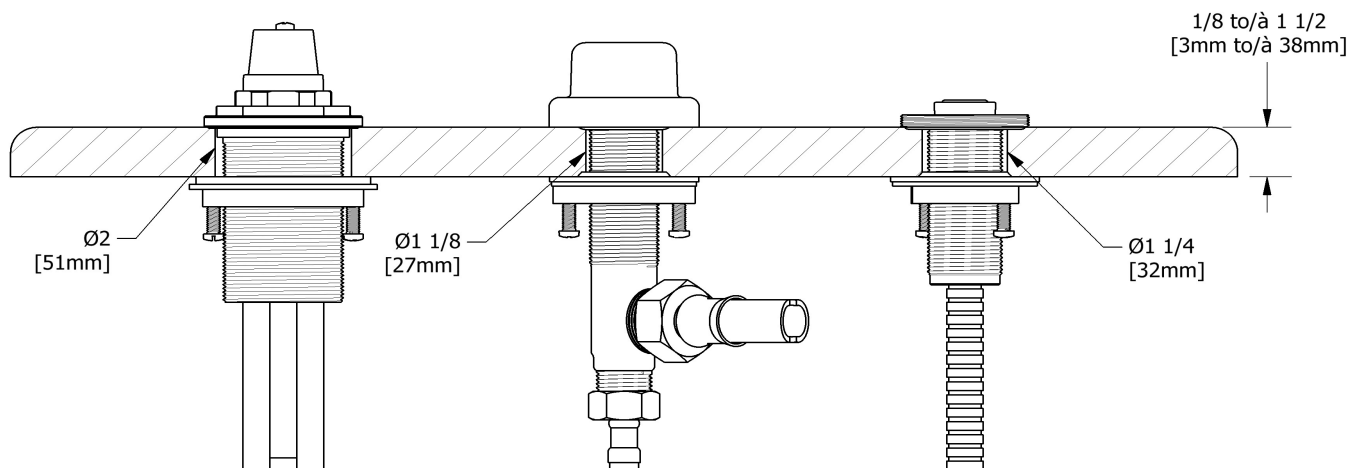

Description

- Rough only

3-piece deck-mount tub filler rough, EX RH66-EX

Sizes, models and finishes may differ from those presented.

Warranty

This Riobel Inc. product you have purchased carries a Limited Lifetime Warranty on the chrome, PVD finish, blacks and all working parts and is guaranteed from the initial purchase date against all manufacturing defects. All other finishes, including plastic components, are guaranteed for one year. All electric and/or electronic parts are covered by a 5-year limited warranty. The warranty offered on our products will be honored only if the installation is performed by a certified master plumber.